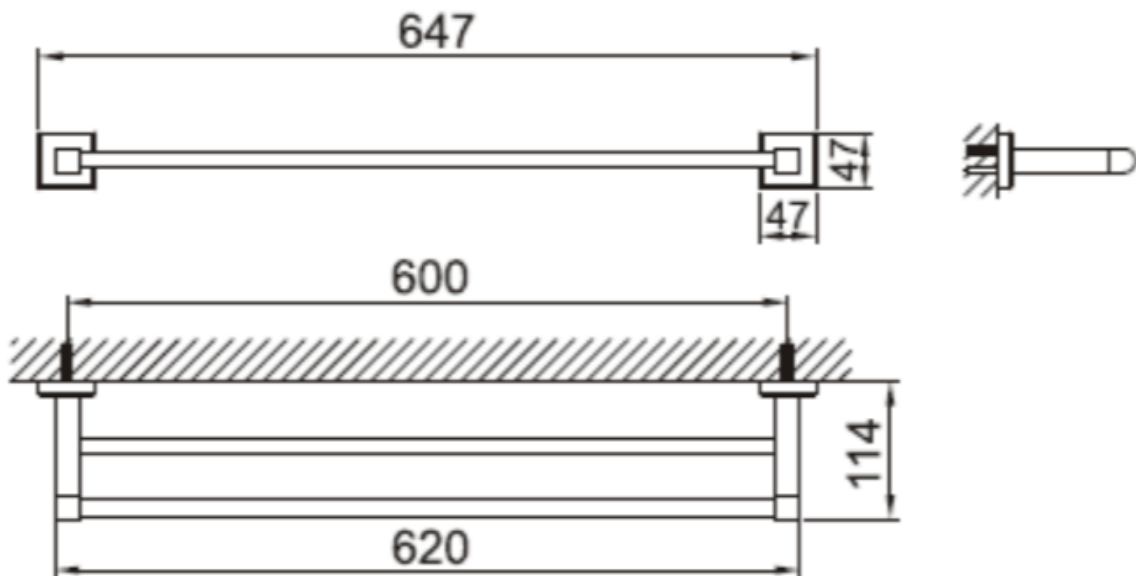

Brand : CAE, China
Name : Towel Ring
Item Code : 9509 T01028 PBR
Color / Finish: Matte Black
Dimensions : 647 mm length

Product info:
• Double Towel Bar

Flushing of pipe must be done before fittings are installed. Failure to do so voids the warranty.
Follow cleaning instructions and avoid using any harmful chemicals.
All information is for reference only. Installation shall always be based on the specs provided with actual delivered items.
For more info, visit www.sanitecph.com